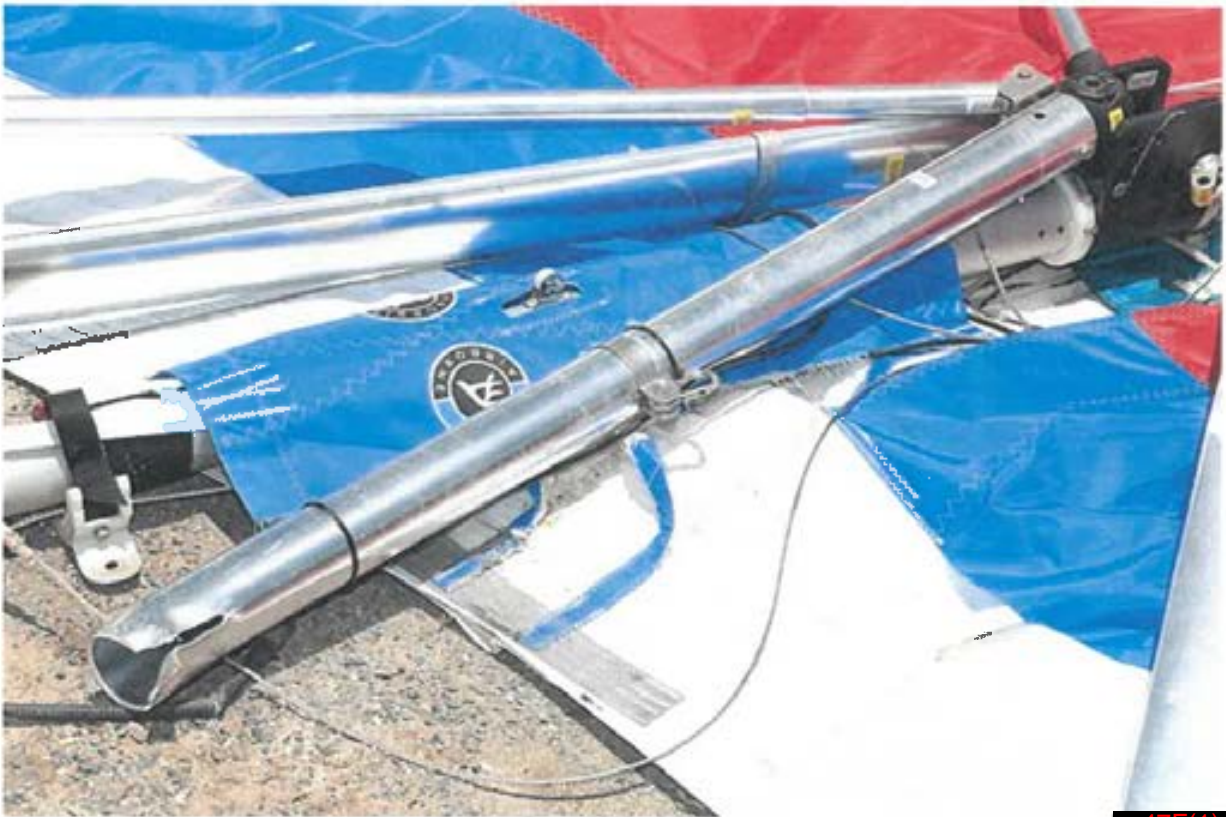

3157271-IMG_0069.JPG

s. 47F(1)

NOTE: PHOTOGRAPHS ARE HIGHLY COMPRESSED AND HAVE NOT UNDERGONE IMAGE QUALITY CORRECTIONS BY THE PHOTOGRAPHIC SECTION