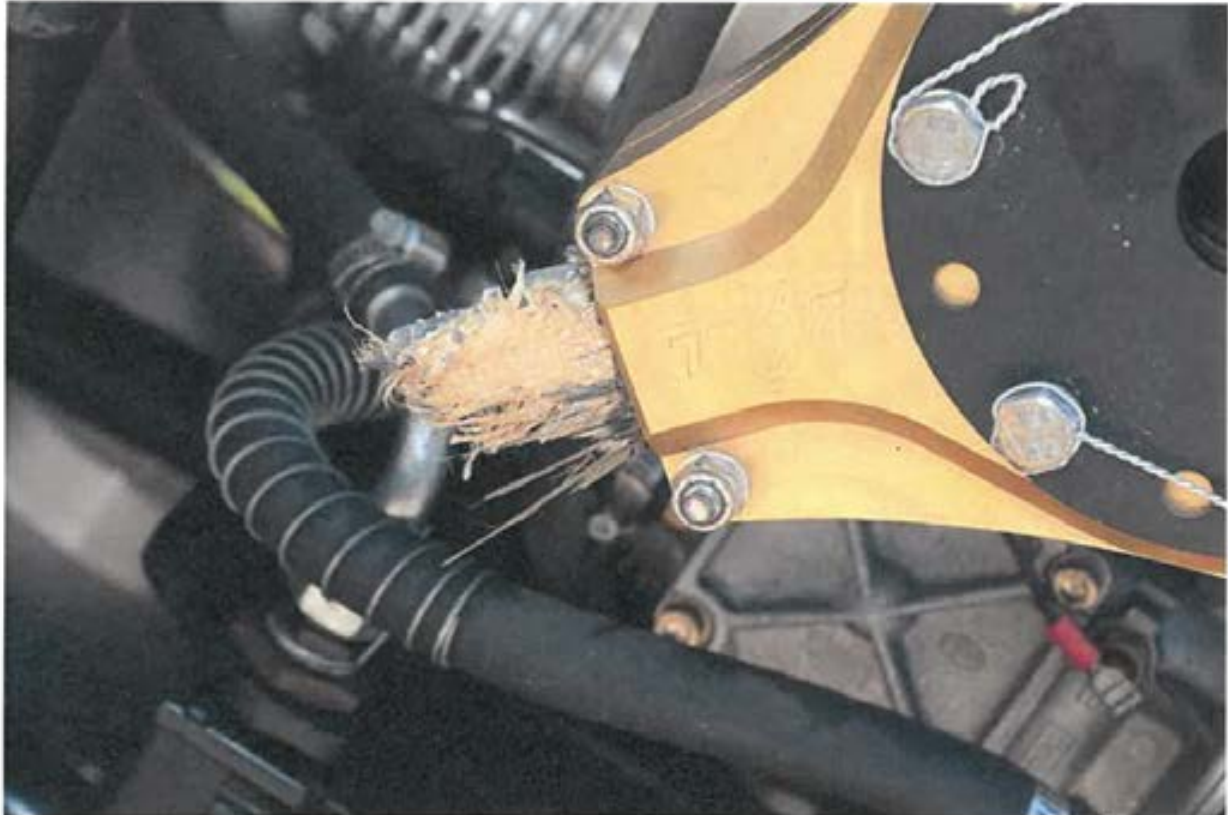

s. 47F(1)

QP1602209860 FR1580417-3157271

s. 47F(1)

17/01/2017 11:10 - FITZROY TOWING HOLDING YARD, 330 LEIGHHARDT STREET, NORTH ROCKHAMPTON

QUEENSLAND POLICE SERVICE - FORENSIC SERVICES GROUP

QP1602209860

3157271-IMG\_0063.JPG