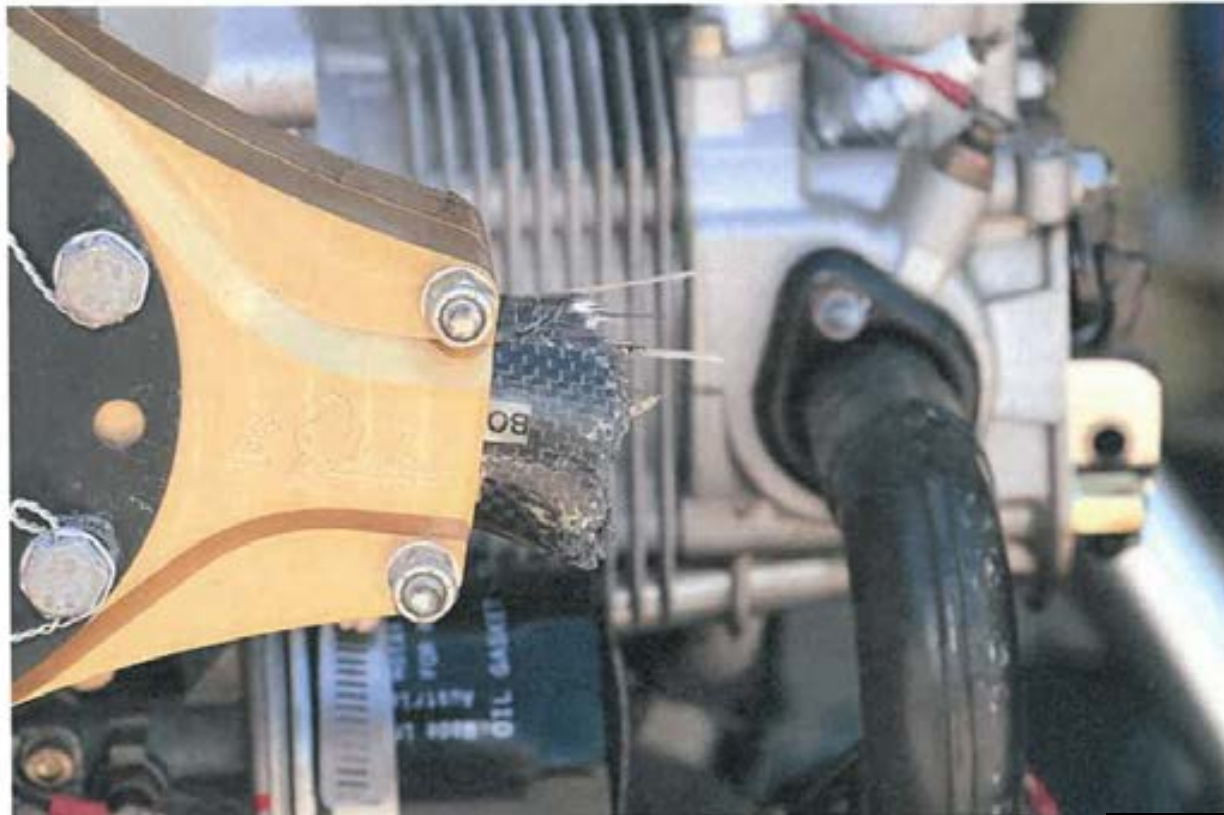

3157271-IMG_0062.JPG

s. 47F(1)

NOTE: PHOTOGRAPHS ARE HIGHLY COMPRESSED AND HAVE NOT UNDERGONE IMAGE QUALITY CORRECTIONS BY THE PHOTOGRAPHIC SECTION